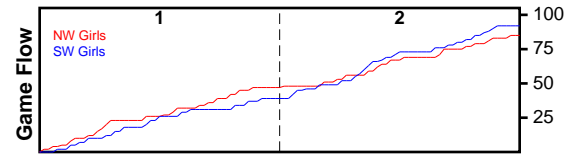

SW Girls

3/23/24 NW Girls at SW Girls

	1	2	T
NW Girls	47	38	85
SW Girls	39	53	92