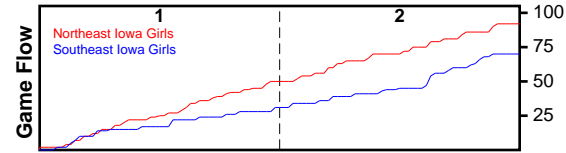

Southeast Iowa Girls

3/25/23 Northeast Iowa Girls at Southeast Iowa Girls

	1	2	T
Northeast Iowa	50	42	92
Southeast Iowa	31	39	70