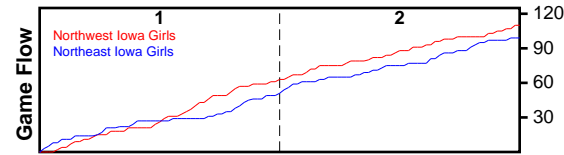

Northeast Iowa Girls

3/25/23 Northwest Iowa Girls at Northeast Iowa Girls

	1	2	T
Northwest Iowa	63	47	110
Northeast Iowa	51	48	99