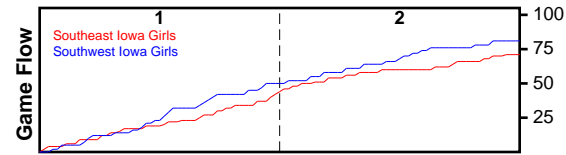

Southwest Iowa Girls

	1	2	T
Southeast Iowa	42	29	71
Southwest Iowa	50	31	81